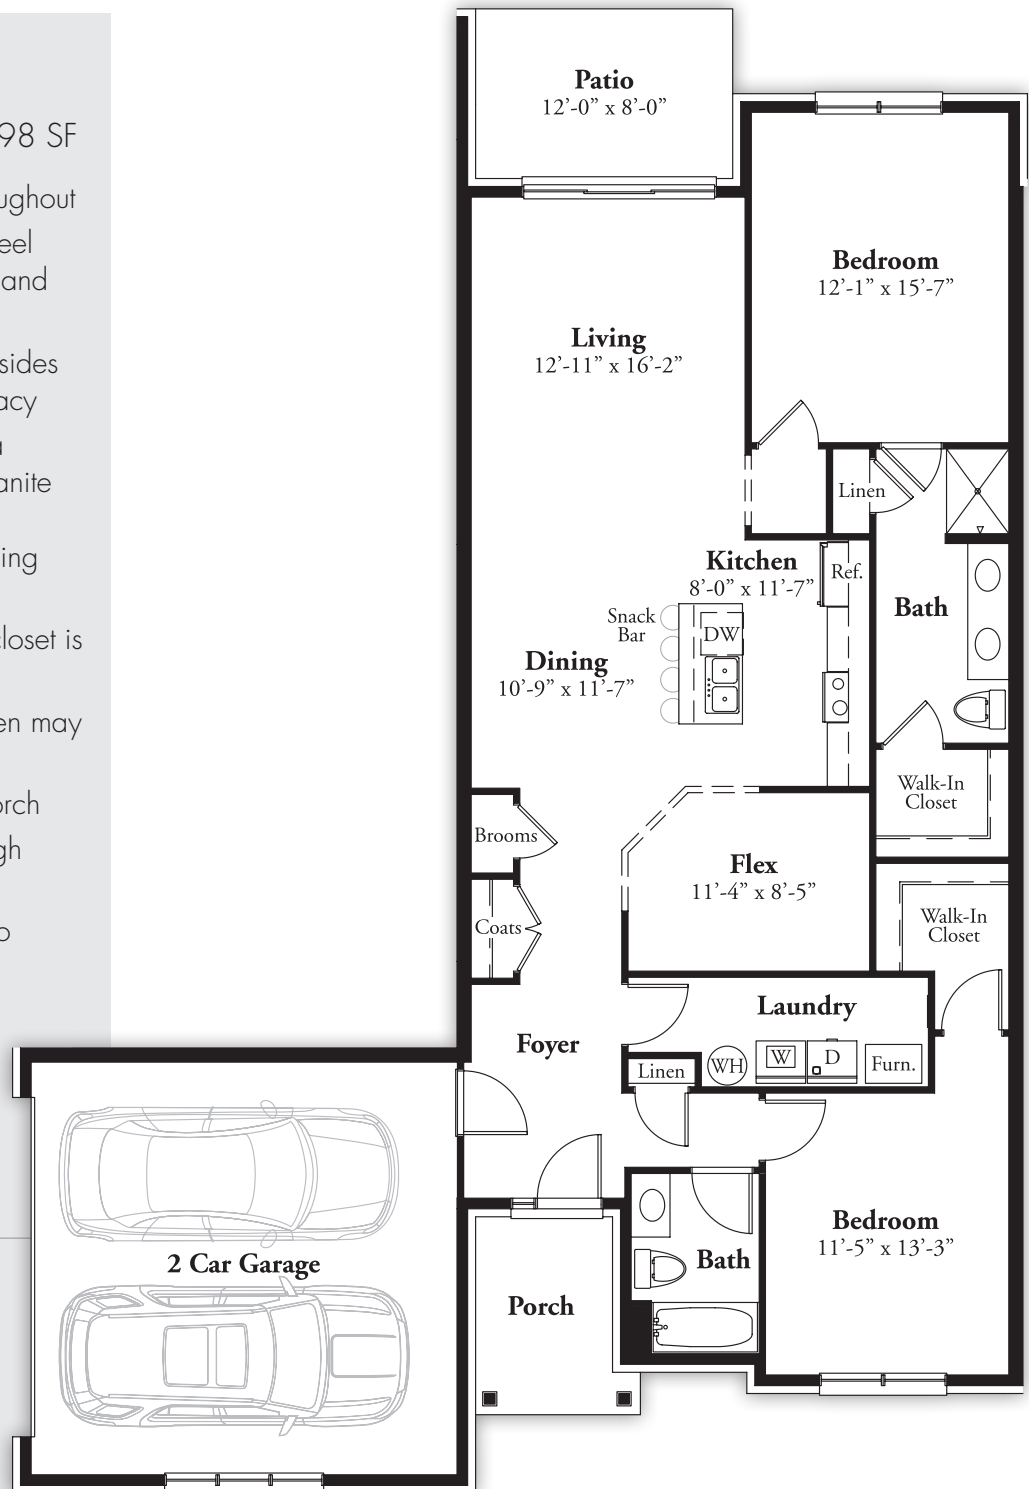

THE CHELSEA

FIRST FLOOR RESIDENCE

2 Bedroom // 2 Bath // 1,498 SF

- » Lofty nine-foot high ceilings throughout
- » Granite countertops, stainless steel finish appliances and kitchen island with snack bar and double sink
- » Bedrooms located on opposite sides of the residence for added privacy
- » Spacious master suite features a luxury bath with linen closet, granite countertop, double vanity, free-standing tile shower and adjoining walk-in closet
- » Second bedroom with walk-in closet is adjacent to full bath
- » Flex space located off the kitchen may be used as a study or den
- » Private entry with a recessed porch
- » Personal patio accessible through living room
- » Attached 2 car garage opens to inviting foyer
- » Laundry room includes full-size washer and dryer with ample storage
- » Nine-foot wide glass doorwall leads to private balcony

41745 Midtown Circle,
Novi, MI 48375
Grand River Avenue west of
Meadowbrook Road
P: 248-946-4742
Leasing@HuntleyManor.com

HuntleyManor.com